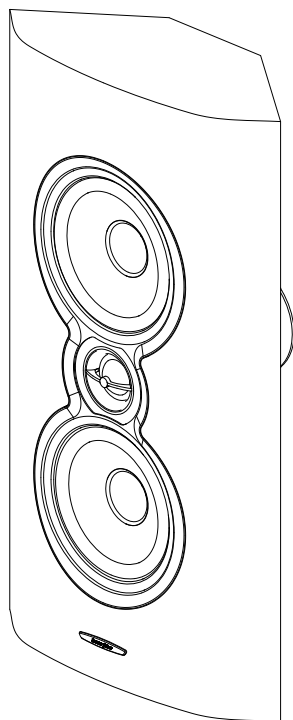

Sonus faber

ARTISAN OF SOUND

ON-WALL LOUDSPEAKER

SONETTO WALL

DIMENSIONS (HxWxD)

500x291x163 mm
20x12x7 in

WEIGHT

4,8 kg ea
10,5 lb ea