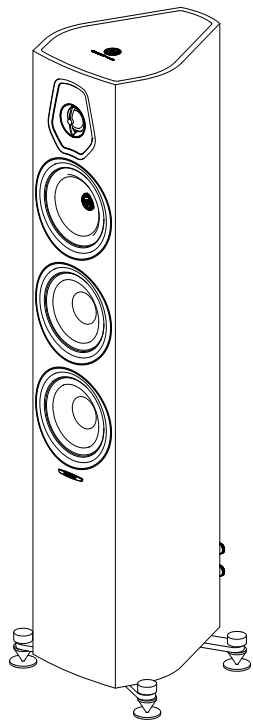

Sonus faber

ARTISAN OF SOUND

FLOORSTANDING LOUDSPEAKER

SONETTO III

DIMENSIONS (HxWxD)

1018x299x305 mm
40x12x12 in

WEIGHT

16 kg ea
35,2 lb ea