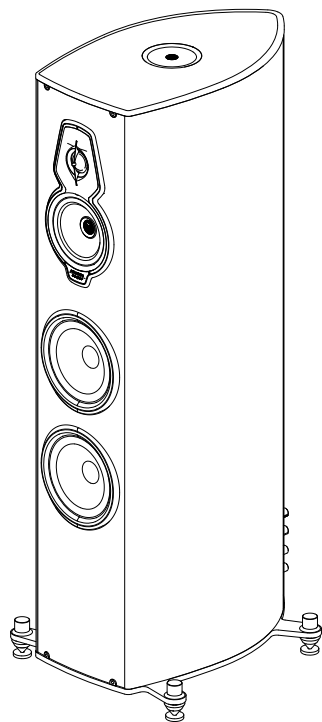

Sonus faber

ARTISAN OF SOUND

FLOORSTANDING LOUDSPEAKER

SERAFINO TRADITION

DIMENSIONS (HxWxD)

1091x396x500 mm
43x15,6x19,6 in

WEIGHT

52 kg ea
115 lb ea