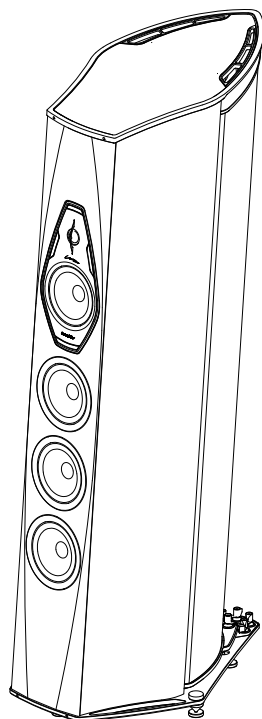

Sonus faber

ARTISAN OF SOUND

FLOORSTANDING LOUDSPEAKER

LILIAM

DIMENSIONS (HxWxD)

1600x491x710 mm
63x19,3x28 in

WEIGHT

103 kg ea
227 lb ea