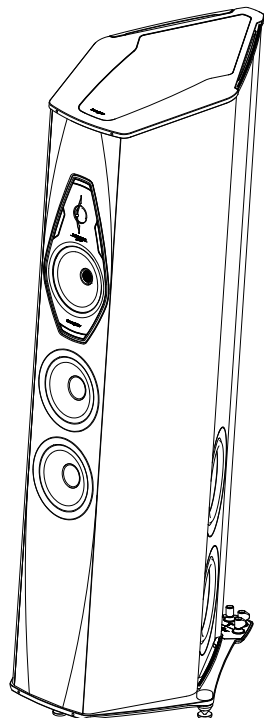

Sonus faber

ARTISAN OF SOUND

FLOORSTANDING LOUDSPEAKER

IL CREMONESE

DIMENSIONS (HxWxD)

1450x490x636 mm
57x19,3x25 in

WEIGHT

84 kg ea
185 lb ea