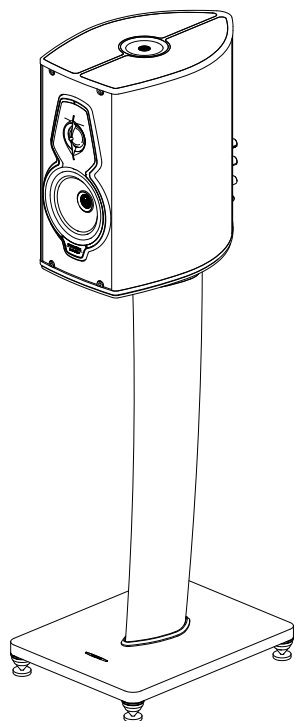

Sonus faber

ARTISAN OF SOUND

BOOKSHELF LOUDSPEAKER

GUARNERI TRADITION

DIMENSIONS (HxWxD)

377x239x390 mm
14,8x9,4x15,3 in

WEIGHT

16 kg ea
35,2 lb ea

DIMENSIONS (HxWxD) STAND INCLUDED

1135x300x390 mm
44,6x11,8x15,3 in

STAND WEIGHT

13 kg ea
28,6 lb ea