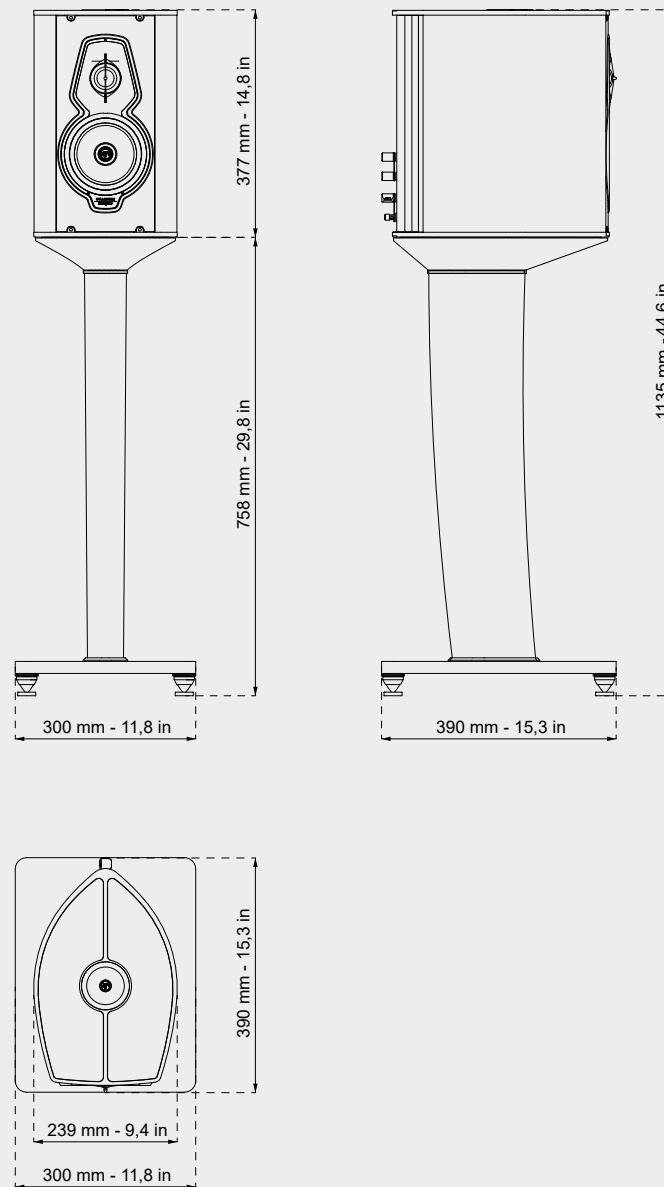

Sonus faber

ARTISAN OF SOUND

BOOKSHELF LOUDSPEAKER

GUARNERI TRADITION

DIMENSIONS (HxWxD)

377x239x390 mm
14,8x9,4x15,3 in

WEIGHT

16 kg ea
35,2 lb ea

DIMENSIONS (HxWxD) STAND INCLUDED

1135x300x390 mm
44,6x11,8x15,3 in

STAND WEIGHT

13 kg ea
28,6 lb ea