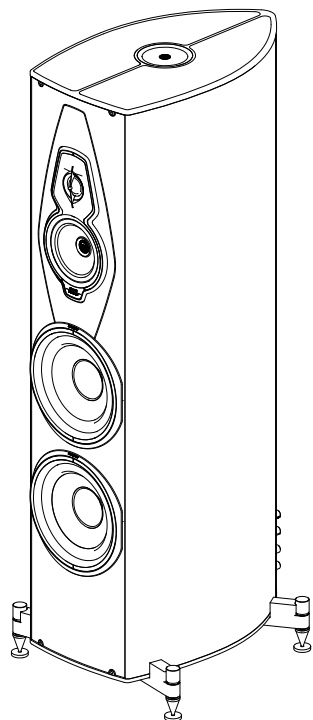

Sonus faber

ARTISAN OF SOUND

FLOORSTANDING LOUDSPEAKER

AMATI TRADITION

DIMENSIONS (HxWxD)

1180x415x525 mm
46,4x16,3x20,6 in

WEIGHT

61 kg ea
134,5 lb ea