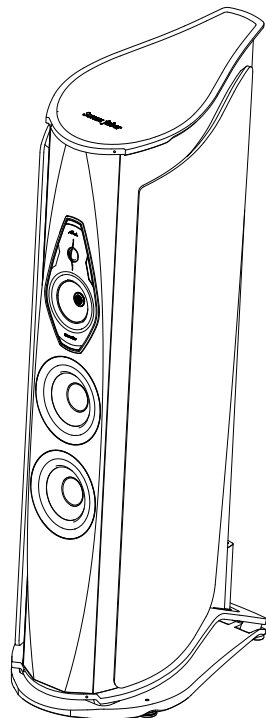

Sonus faber

ARTISAN OF SOUND

FLOORSTANDING LOUDSPEAKER

AIDA

DIMENSIONS (HxWxD)

1725x482x760 mm
68x19x30 in

WEIGHT

165 kg ea
363 lb ea